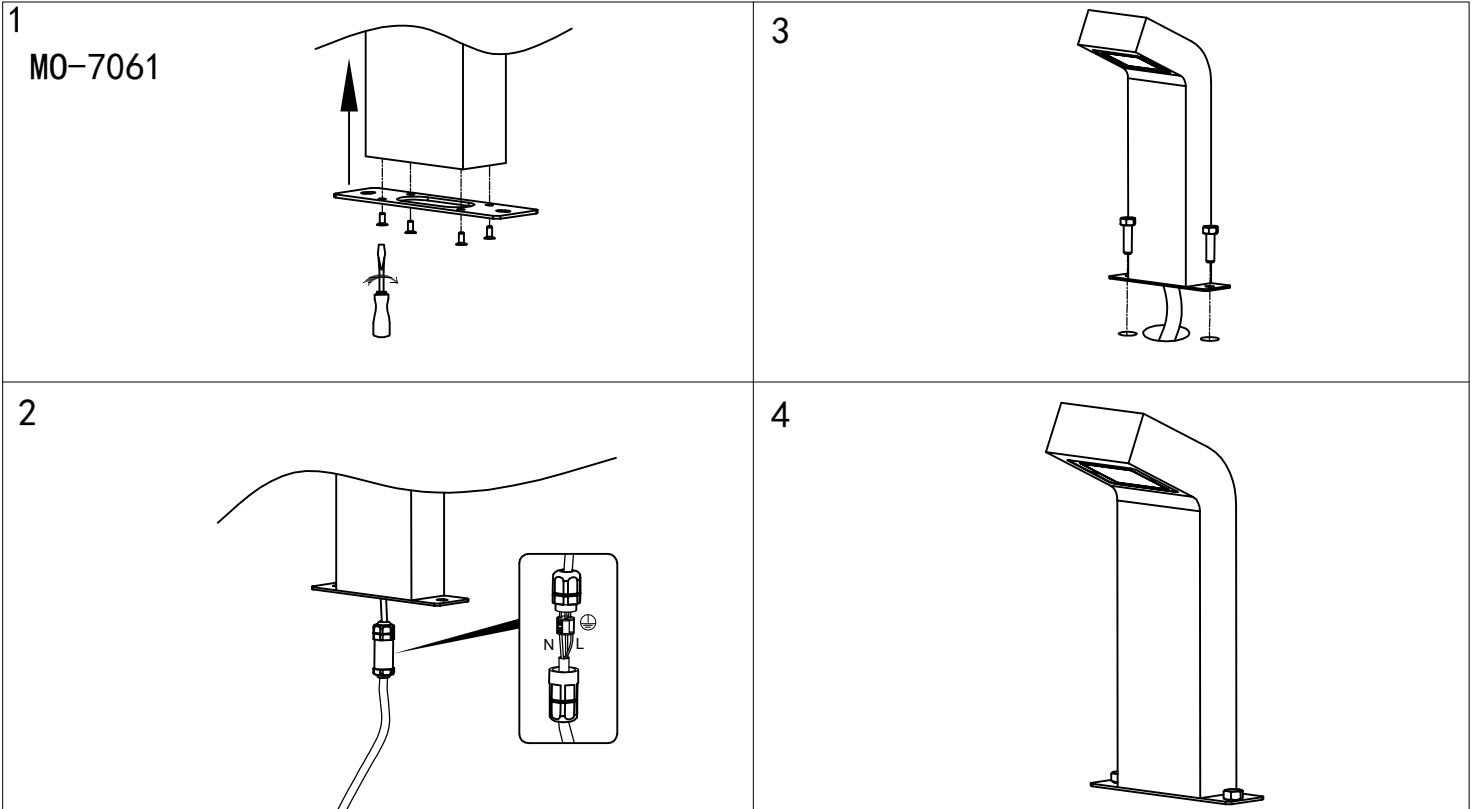

**ATTENTION: FOR THIS OPERATION YOU HAVE TO CUT OFF THE POWER**

MAXIMUM  
220-240V~ 50/60Hz Total:10.3W  
LED 9.6W

**ATTENTION: FOR THIS OPERATION YOU HAVE TO CUT OFF THE POWER**

MAXIMUM  
220-240V~ 50/60Hz Total:10.3W  
LED 9.6W